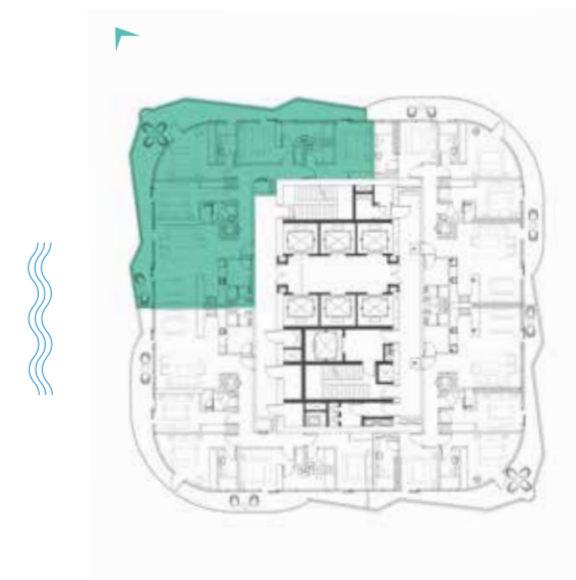

VOLTA
SHEIKH ZAYED ROAD, DUBAI

SUPER LUXURY
FLOOR PLANS

3-BEDROOM SUPER LUXURY

TYPE A1-A10

LEVELS 51-60

3-BEDROOM SUPER LUXURY

TYPE A1M-A10M

LEVELS 51-60

4-BEDROOM SUPER LUXURY

TYPE A1-A10

LEVELS 51-60

4-BEDROOM SUPER LUXURY

TYPE A1M-A10M

LEVELS 51-60

DAMAC

DUBRICKS
POSSIBILITIES ARE LIMITLESS