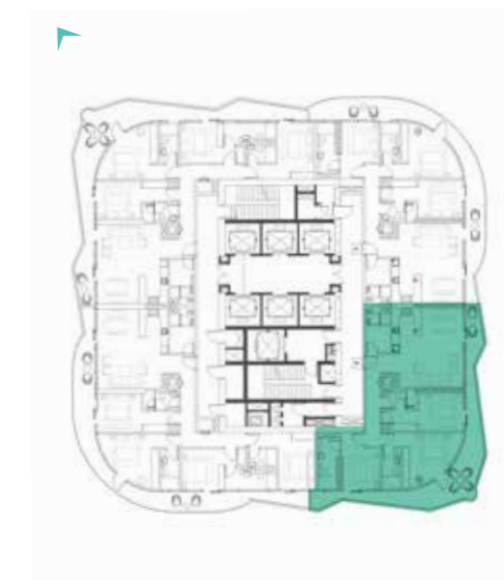

VOLTA
SHEIKH ZAYED ROAD, DUBAI

SUPER LUXURY
FLOOR PLANS

3-BEDROOM SUPER LUXURY

TYPE A1-A10

LEVELS 51-60

3-BEDROOM SUPER LUXURY

TYPE A1M-A10M

LEVELS 51-60

4-BEDROOM SUPER LUXURY

TYPE A1-A10

LEVELS 51-60

4-BEDROOM SUPER LUXURY

TYPE A1M-A10M

LEVELS 51-60

DAMAC

DUBRICKS
POSSIBILITIES ARE LIMITLESS