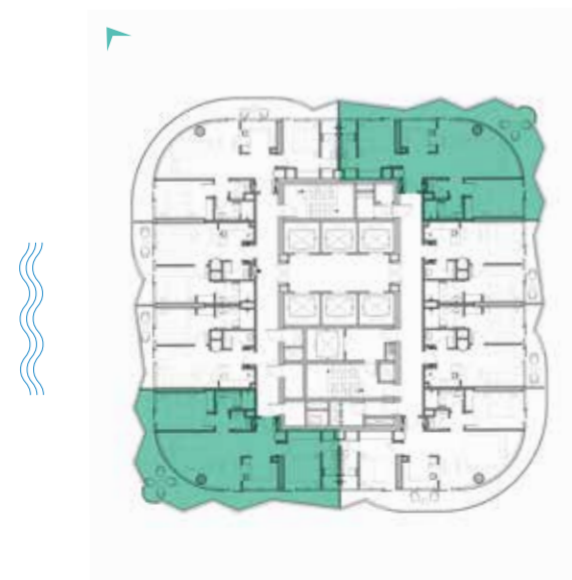

TYPE A21-A30

LEVELS: 30-40

2-BEDROOM LUXURY

TYPE A21M-A30M

LEVELS: 30-40

2-BEDROOM LUXURY

A31-A38, A40 & A41

2-BEDROOM LUXURY

TYPE A31 M -A38 M, A40 M & A41 M

LEVELS 41-50

LEVELS 41-50

The logo for VOLTA features the word "VOLTA" in a large, white, sans-serif font. Below it, the text "SHEIKH ZAYED ROAD, DUBAI" is written in a smaller, white, sans-serif font. To the left of the text, a series of thin white lines radiate from a point, creating a fan-like effect that extends towards the top left corner of the page.