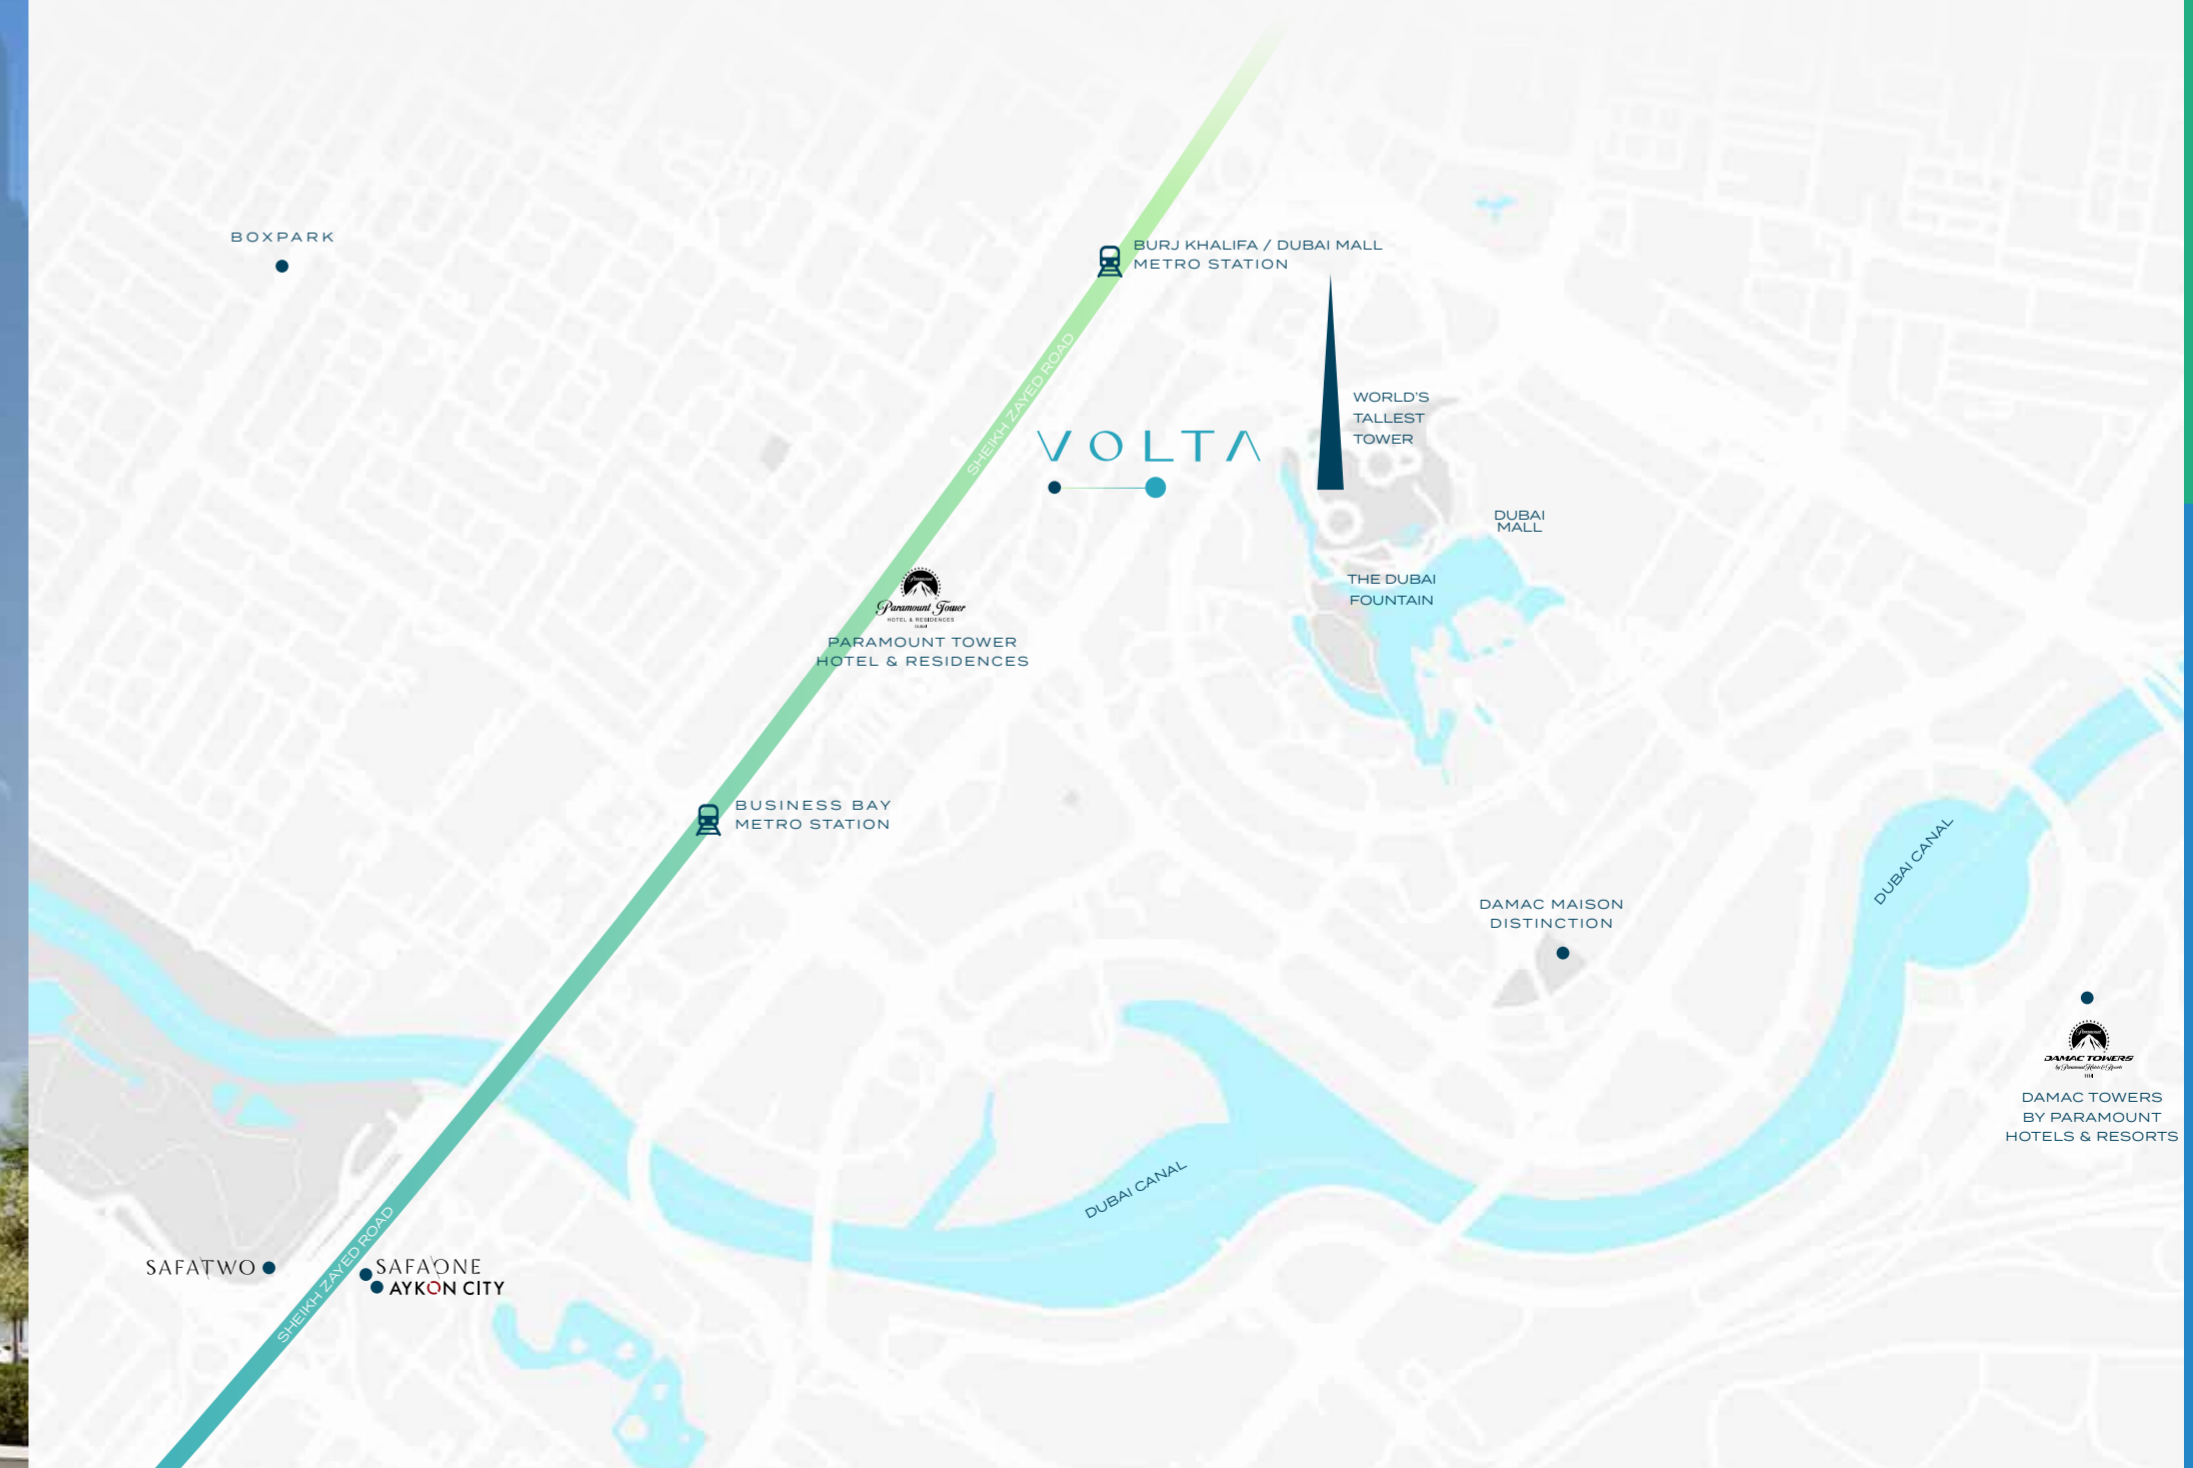

ELEVATE
YOUR

STATUS

ENGINEERED
FOR EVOLUTION

VOLTA

SHEIKH ZAYED ROAD, DUBAI

FEEL THE
BEAT OF LIFE.

Volta is a one-of-a-kind, 60-storey residential tower inspired by the powerful human desire to reach beyond what is expected and live a life where excellence is ordinary. The dynamically-designed skyscraper has curated environments for fitness, wellness and wellbeing alike. With amenities split between the semi-detached podium, roof and even the lobby, residents are never far from something to do...or somewhere to do nothing.

HIGHWAY TO

THE TURRET

Volta is enviably situated on Sheikh Zayed Road, Dubai's main artery. The road is emblematic of the city's incredible progress and is home to the world's tallest three hotels, residential towers, offices, restaurants and more. Those staying here have quick and easy access to Downtown Dubai, while destinations such as Dubai Marina and Palm Jumeirah are just minutes away, along with Dubai International Airport (under 15 minutes).