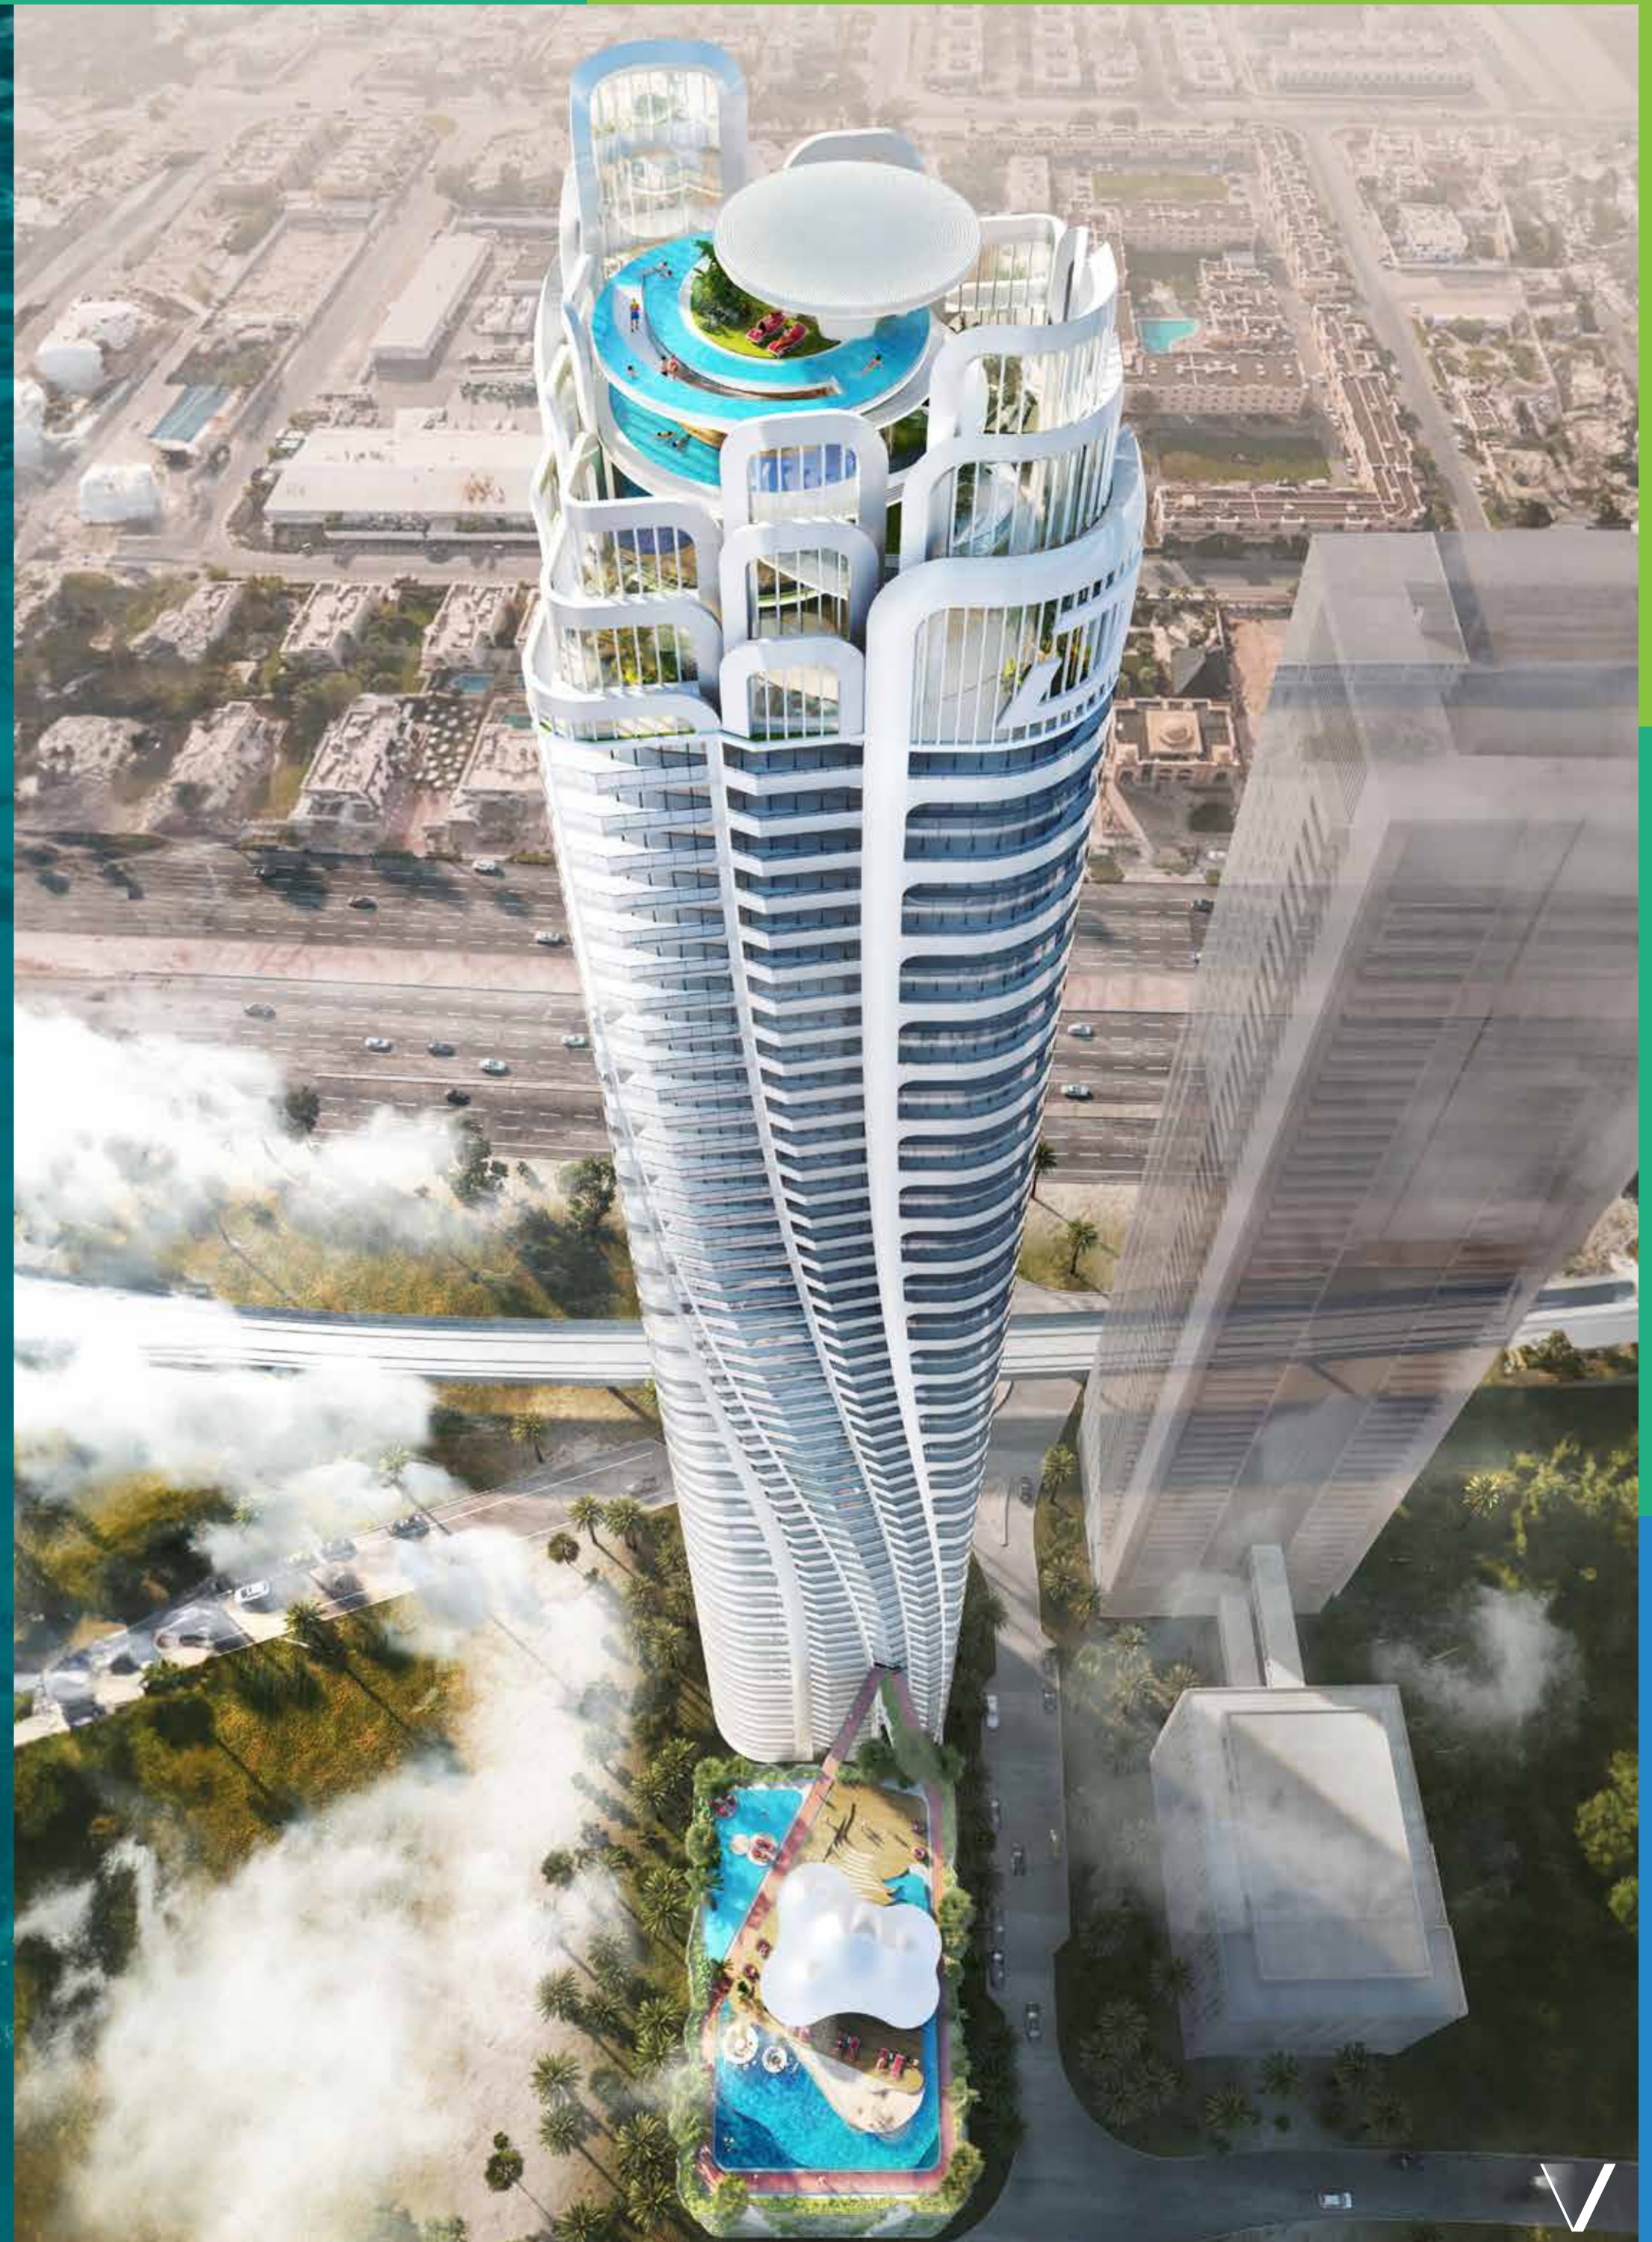

IT IS NOT THE MOUNTAIN WE CONQUER BUT OURSELVES

SIR EDMUND HILLARY