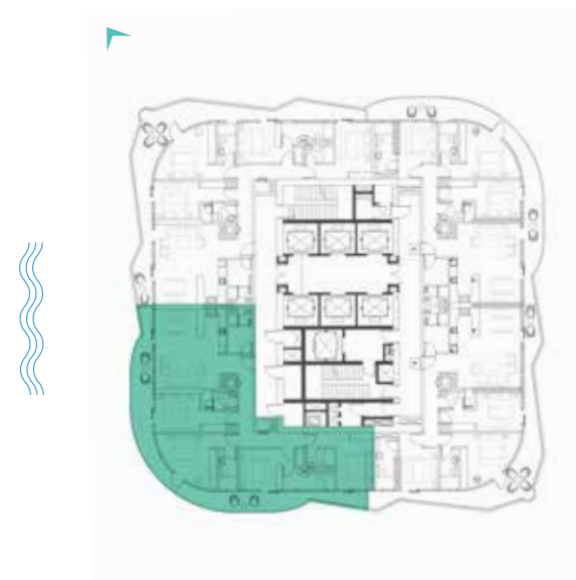

VOLTA
SHEIKH ZAYED ROAD, DUBAI

SUPER LUXURY
FLOOR PLANS

3-BEDROOM SUPER LUXURY

TYPE A1-A10

LEVELS 51-60

3-BEDROOM SUPER LUXURY

TYPE A1M-A10M

LEVELS 51-60

4-BEDROOM SUPER LUXURY

TYPE A1-A10

LEVELS 51-60

4-BEDROOM SUPER LUXURY

TYPE A1M-A10M

LEVELS 51-60

DAMAC

DUBRICKS
POSSIBILITIES ARE LIMITLESS